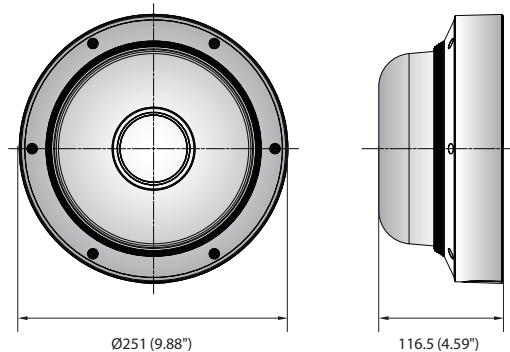

Dimensions

Unit : mm (inch)