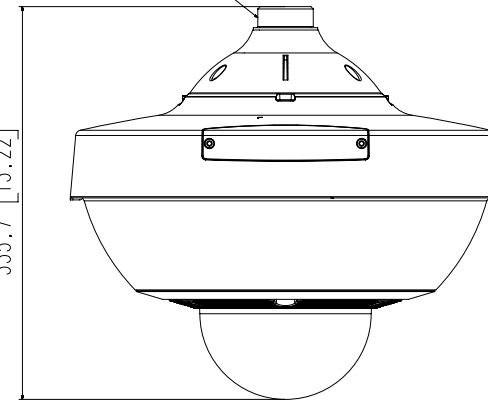

PF 1-1/2 inch TAP