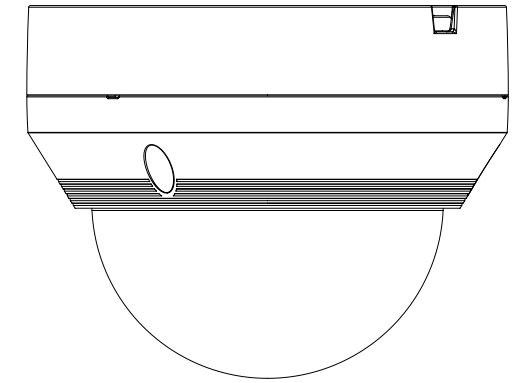

3	QNV-6084R/7082R	'21.06.03
2	QNV-8081R	'20.10.20
1	QNV-6072R/6073R/6082R/6083R QNV-8080R	'19.10.23
No.	MODEL NAME	DATE
Unit:mm[inch] SCALE:1/1		Hanwha Techwin

A2

© Hanwha Techwin Co.,Ltd. All rights reserved.