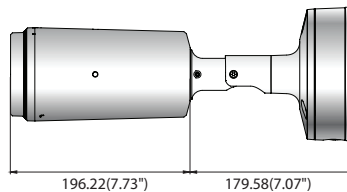

Dimensions

Unit : mm (inch)

TNO-3010T / 3020T / 3030T