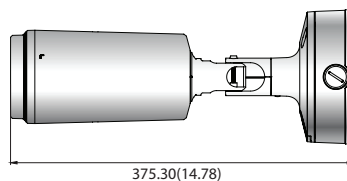

Dimensions

Unit : mm (inch)

TNO-3010T / 3020T / 3030T