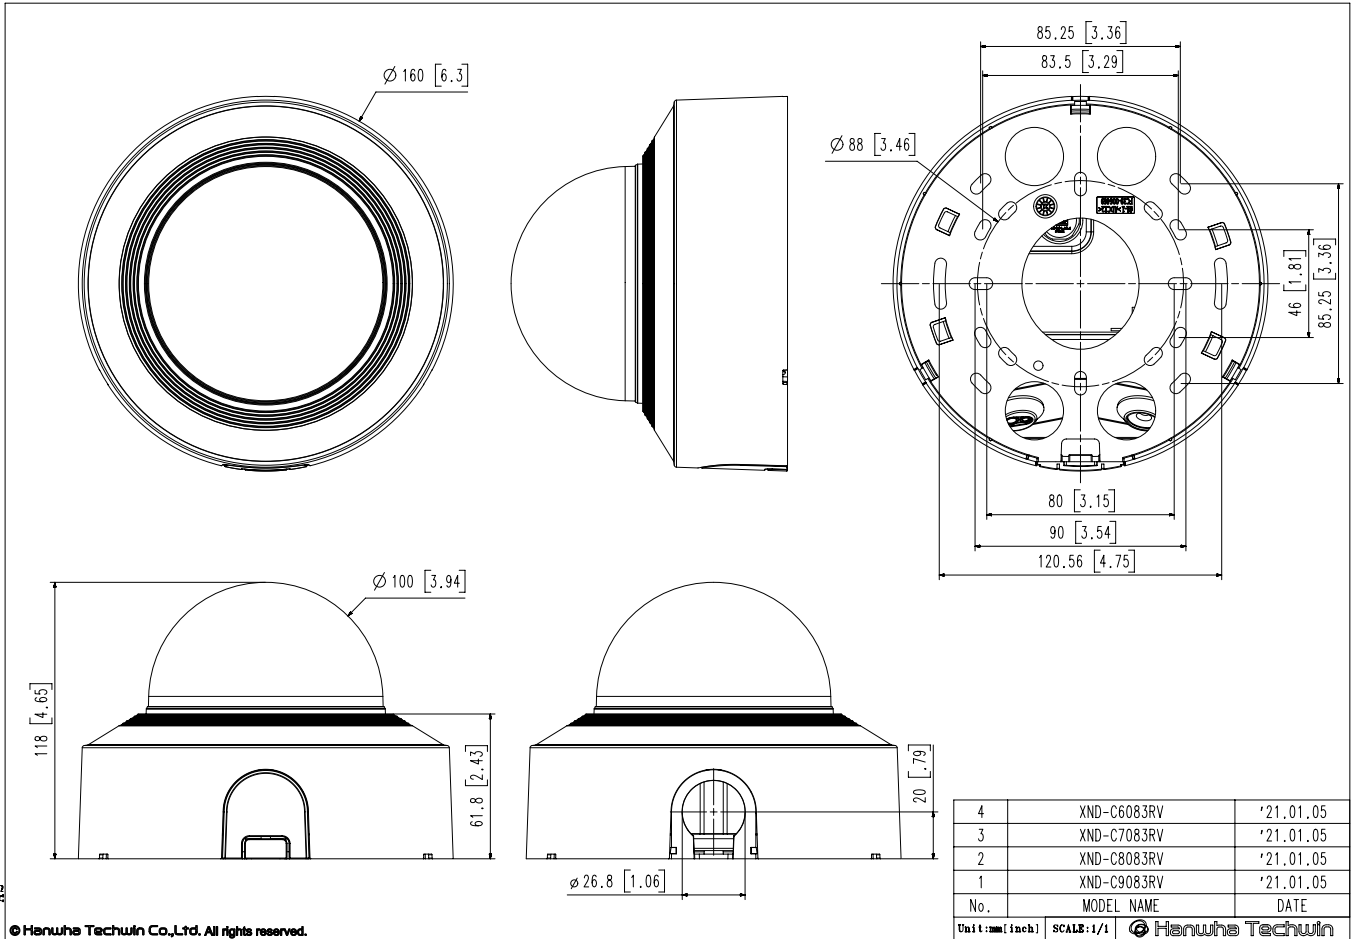

## Mechanical

<b>Color / Material</b>	White / Aluminum + PC Hard-coated dome bubble
<b>RAL Code</b>	RAL9003
<b>Product Dimensions / Weight</b>	Ø160x118mm(Ø6.30x4.65"), 1350g(2.98 lb)
<b>Compatible Conduit hole / Gangbox</b>	1/2" (M20) single, double, 4" octagon, 4" square

# XND-C8083RV

6MP AI IR Dome Camera

CAD

Unit: mm [inch]

© Hanwha Techwin Co., Ltd. All rights reserved.