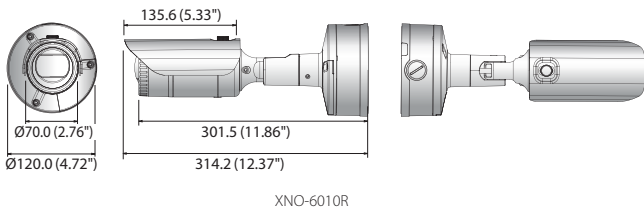

## Key Features

- Max. 2megapixel (1920 x 1080) resolution
- Built-in 2.4mm fixed lens (XNO-6010R)  
4mm fixed lens (XNO-6020R)
- Max. 60fps@all resolutions (H.265/H.264)
- H.265, H.264, MJPEG codec supported, Multiple streaming
- Day & Night (ICR), WDR (150dB), Defog
- Loitering, Directional detection, Fog detection, Audio detection, Digital auto tracking, Sound classification, Heatmap, People counting, Queue management, Tampering
- Motion detection, Handover
- SD/SDHC/SDXC memory slot (Max. 512GB), PoE / 12V DC
- Hallway view, WiseStream II support
- 15m (XNO-6010R) / 30m (XNO-6020R), IP67/IP66, NEMA 4X, IK10
- LDC support (Lens Distortion Correction)

## Dimensions

Unit : mm (inch)

XNO-6010R

XNO-6020R