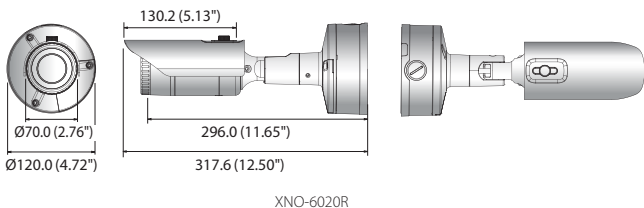

## Key Features

- Max. 2megapixel (1920 x 1080) resolution
- Built-in 2.4mm fixed lens (XNO-6010R)  
4mm fixed lens (XNO-6020R)
- Max. 60fps@all resolutions (H.265/H.264)
- H.265, H.264, MJPEG codec supported, Multiple streaming
- Day & Night (ICR), WDR (150dB), Defog
- Loitering, Directional detection, Fog detection, Audio detection, Digital auto tracking, Sound classification, Heatmap, People counting, Queue management, Tampering
- Motion detection, Handover
- SD/SDHC/SDXC memory slot (Max. 512GB), PoE / 12V DC
- Hallway view, WiseStream II support
- 15m (XNO-6010R) / 30m (XNO-6020R), IP67/IP66, NEMA 4X, IK10
- LDC support (Lens Distortion Correction)

## Dimensions

Unit : mm (inch)

XNO-6010R

XNO-6020R